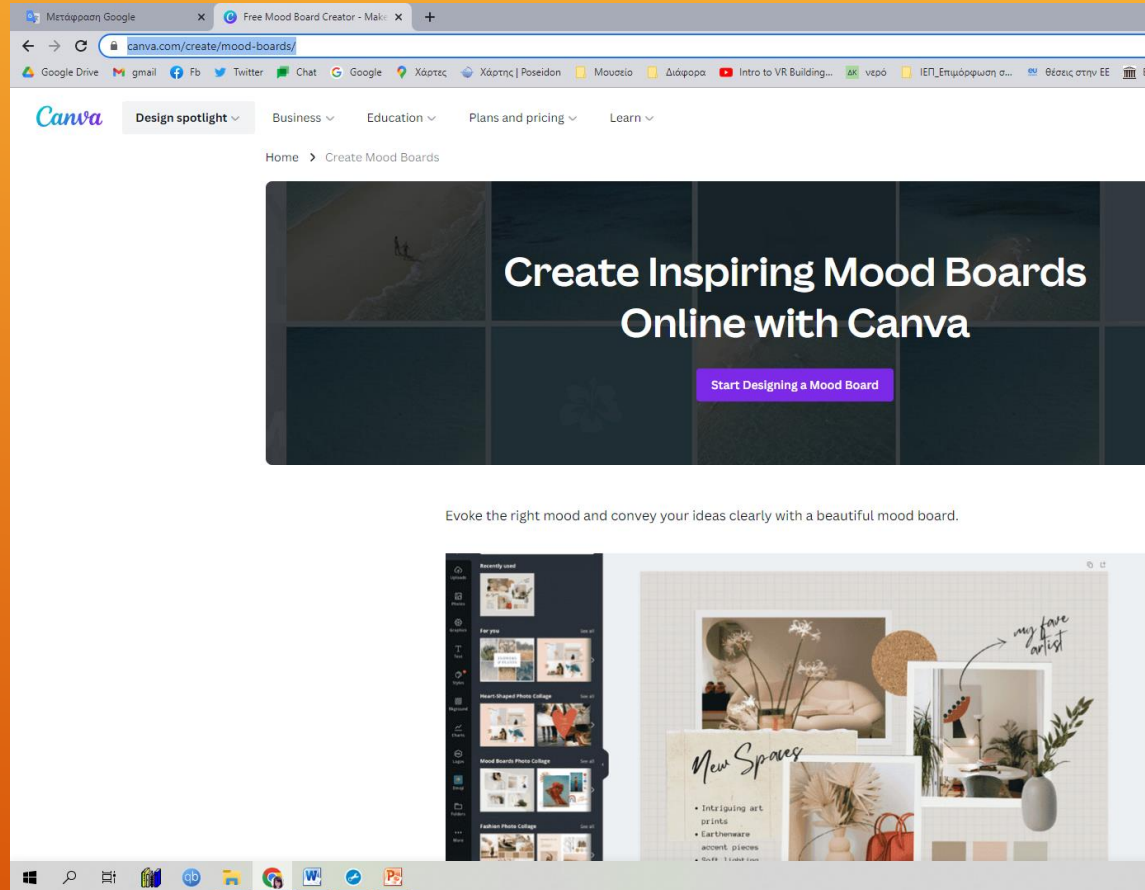

USER INTERFACE DESIGN

Μουρατίδου Ελένη

Moodboard

- ▶ Online εργαλείο για δημιουργία moodboard.

[HTTPS://WWW.CANVA.COM/CREATE/MOOD-BOARDS/](https://www.canva.com/create/mood-boards/)

► Online εργαλείο για δημιουργία moodboard.

[HTTPS://WWW.CANVA.COM/CREATE/MOOD-BOARDS/](https://www.canva.com/create/mood-boards/)

Canva browser interface showing a moodboard design. The browser tabs include "Αρχική - Canva", "Αναζήτηση για moodboard - Ca...", and "Beige Aesthetic Pastel Collage M...". The URL is "canva.com/design/DAFPO0fPjD8/pLnOebK8gAXQSaRjCjXiSQ/edit?layoutQuery=moodboard".

The main workspace displays a moodboard titled "Beige Aesthetic Pastel Collage Memories Moodboard Portr...". The moodboard consists of a grid of images including a woman, a plant, a chair, a hand holding a glass, a slice of watermelon, and a building facade. A central image of a woman is selected with a purple border and a white selection box. A toolbar above the moodboard includes options for "Επεξεργασία εικόνας", "Περικοπή", "Αναστροφή", "Κίνηση", "Θέση", and "Κοινοπ.". A search bar at the top left contains "Αναζήτηση Photo Collage (Portrait)".