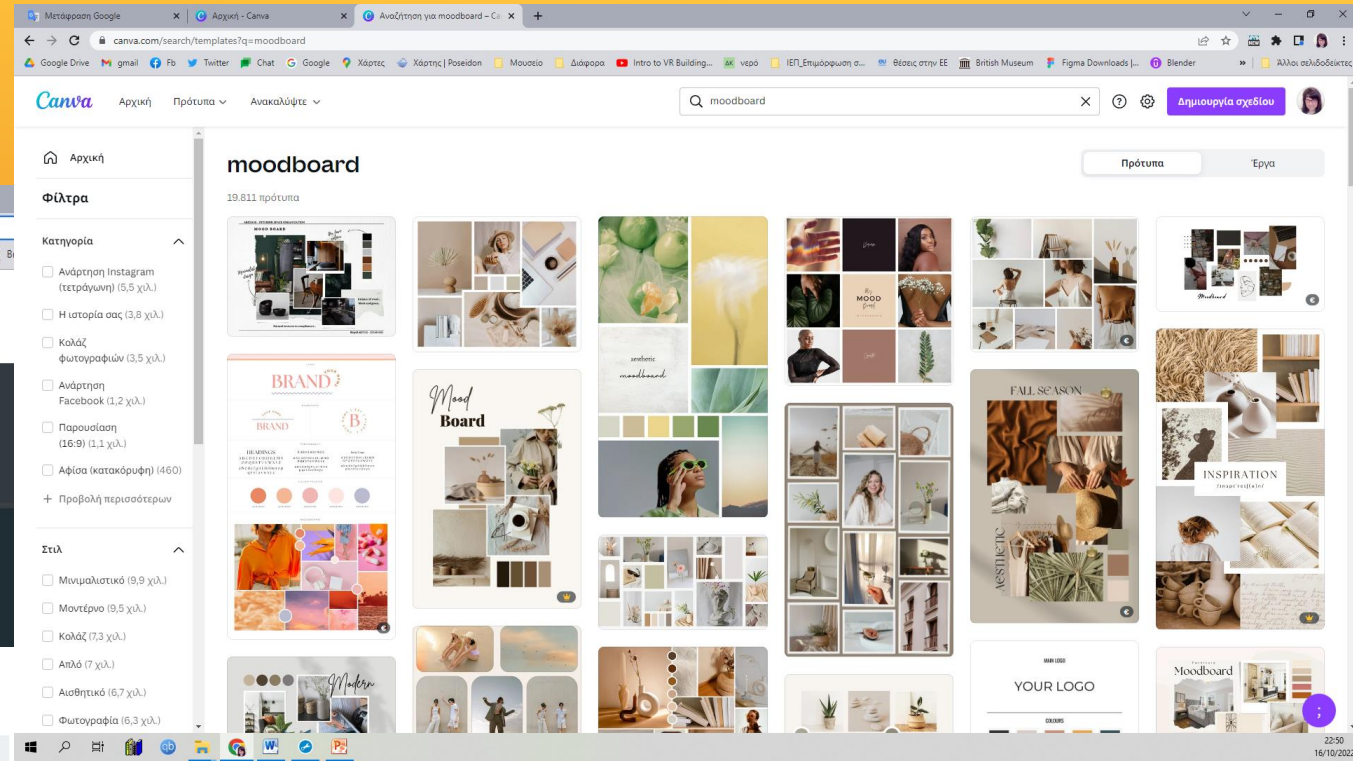

USER INTERFACE DESIGN

Μουρατίδου Ελένη

Moodboard

- ▶ Online εργαλείο για δημιουργία moodboard.

[HTTPS://WWW.CANVA.COM/CREATE/MOOD-BOARDS/](https://www.canva.com/create/mood-boards/)

► Online εργαλείο για δημιουργία moodboard.

[HTTPS://WWW.CANVA.COM/CREATE/MOOD-BOARDS/](https://www.canva.com/create/mood-boards/)

Canva browser interface showing a moodboard design. The browser tabs include "Αρχική - Canva", "Αναζήτηση για moodboard - Ca...", and "Beige Aesthetic Pastel Collage M...". The URL is "canva.com/design/DAFPO0fPjD8/pLnOebK8gAXQSaRjCjXiSQ/edit?layoutQuery=moodboard".

The main workspace displays a moodboard titled "Beige Aesthetic Pastel Collage Memories Moodboard Portr...". The moodboard consists of a grid of images including a woman, a plant, a chair, a hand holding a glass, a slice of watermelon, and a building facade. A central image of a woman is selected with a purple border and a white selection box. A toolbar above the moodboard includes options for "Επεξεργασία εικόνας", "Περικοπή", "Αναστροφή", "Κίνηση", "Θέση", and "Κοινοπ.". A search bar at the top left contains "Αναζήτηση Photo Collage (Portrait)".

The left sidebar shows search filters for "Fashion", "Food", "Halloween", and "Kids". Below the filters, there are sections for "Πρόσφατα χρησιμοποιημένα" (Recently used) and "Όλα τα αποτελέσματα" (All results), each displaying a grid of image thumbnails. The "Όλα τα αποτελέσματα" section shows two distinct moodboard designs, one with the text "my summer vacation" and another with "Family".